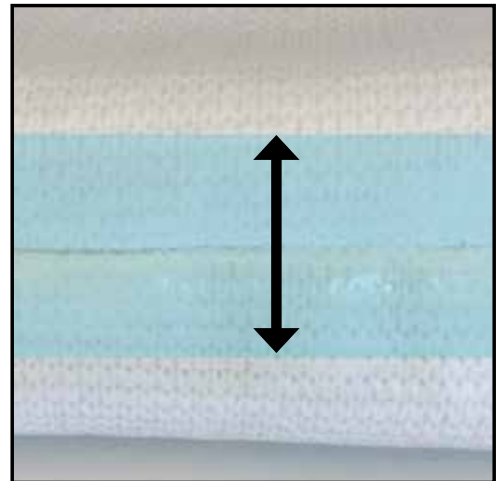

Calle Oro, 52 (Pol. Ind. SUR)

28770 Colmenar Viejo – MADRID

JAVIER GODOY CASTELLOTE

jgodoy@gocotex.es

OPTIC WHITE SHROUD BAG

FRONT VIEW

SEALED SEAMS DETAIL

OPTIC WHITE SHROUD BAG**BACK VIEW****INNER FACE COMPOSITION:**

MICROFIBRA 50% - POLYESTER - 50% COTTON

OUTER FACE COMPOSITION:

100% PVC LAMINATED MEMBRANE

DIMENSIONS:

Stándar 215x70 - Possibility of special measures

FEATURES:

- Outer face with pvc laminated membrane / waterproof (5 meters of water column) ensuring the watertightness over the fabric from the inner face.
- Both sides top and bottom 100% sealed-seams
- Easy opening central zipper "not sealed"
- Both parts inner and outer face optic white
- Sealed seams